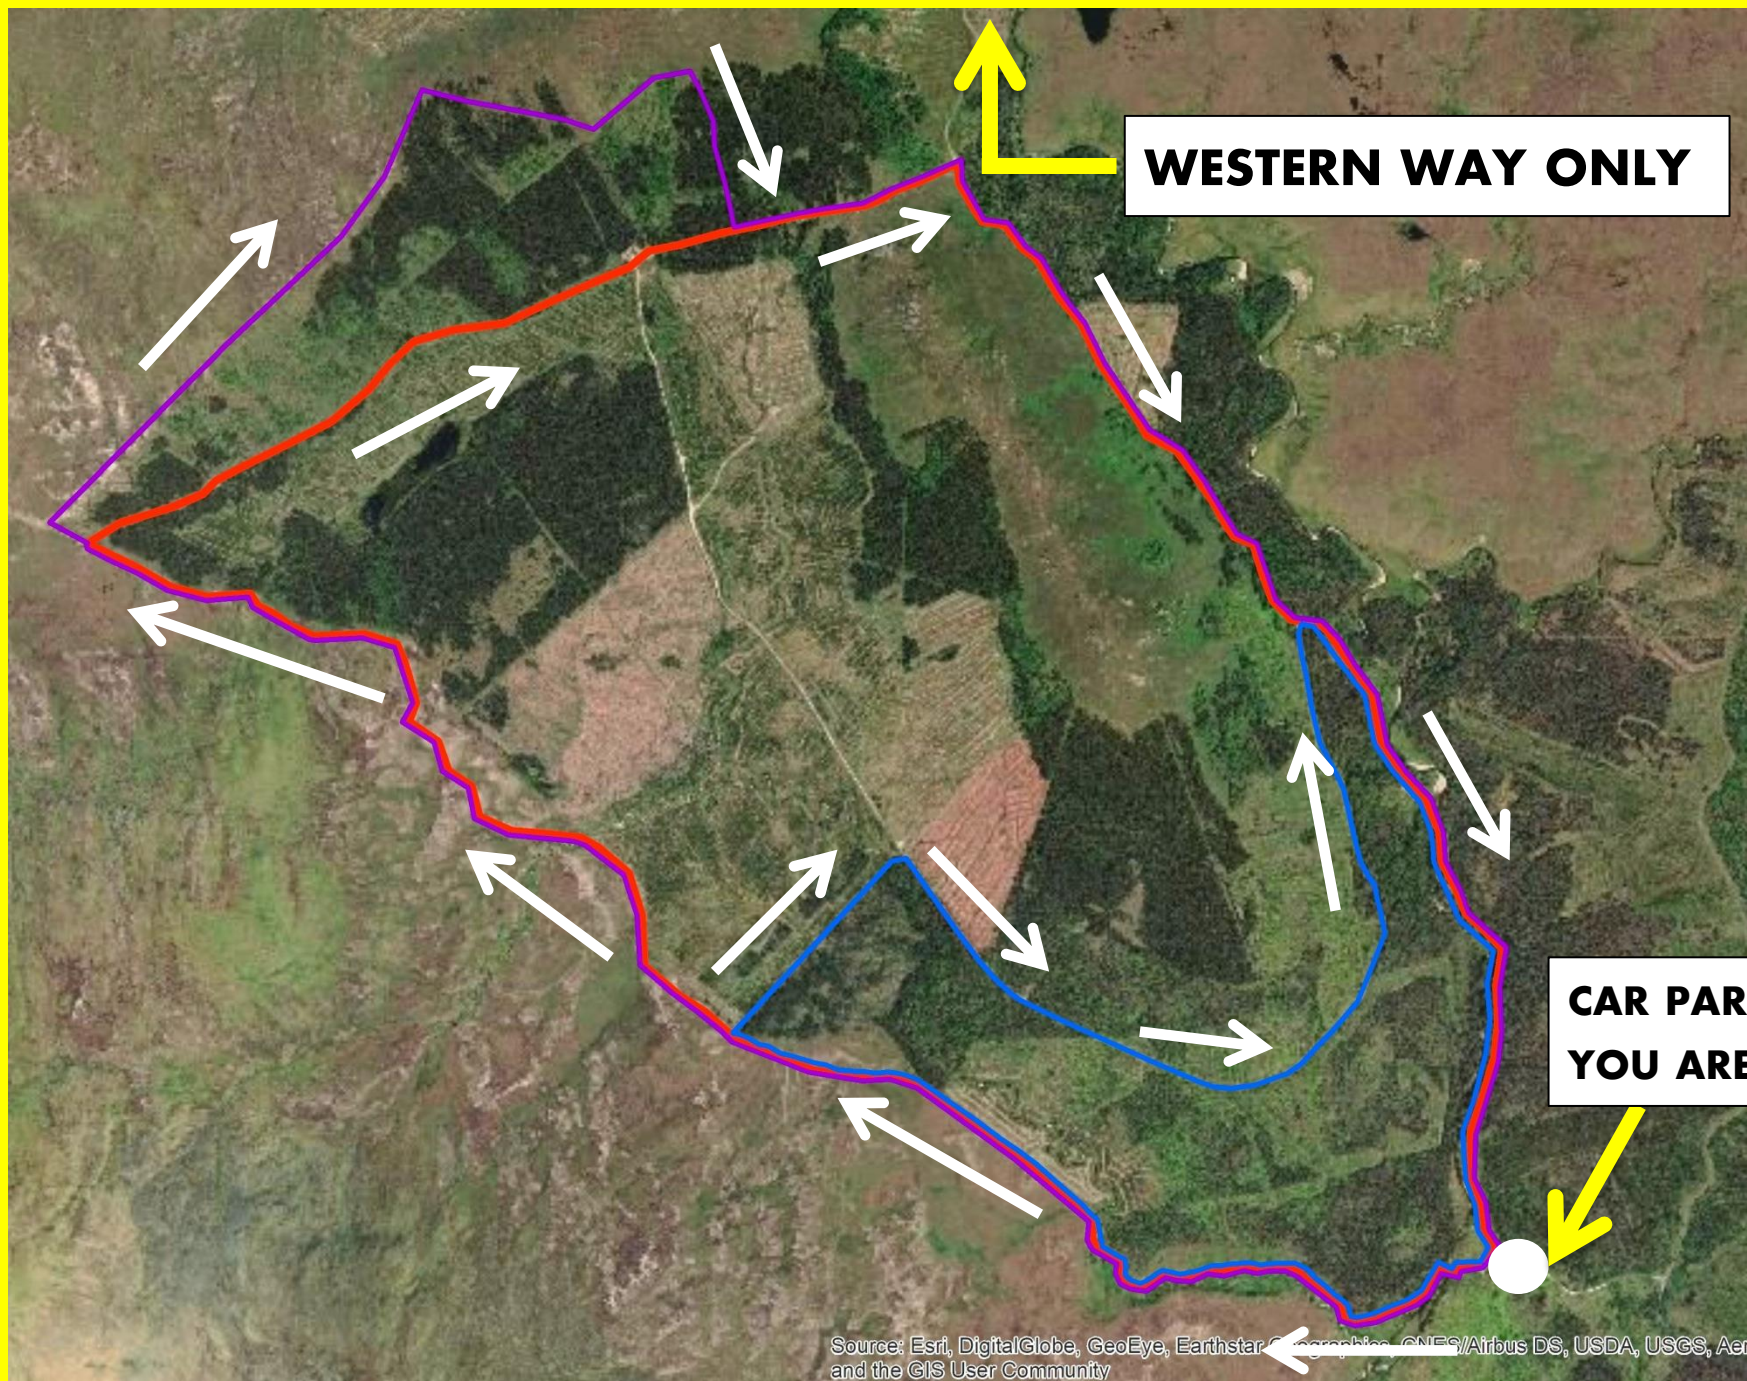

IMPORTANT NOTICE FOR TRAIL

FOLLOW ARROWS FOR ONE WAY SYSTEM

COVID19 VISITOR ADVICE & OTHER RESTRICTIONS

NO CAMPING

NO FIRES

NO BBQS

NO PICNICS

**BE AWARE OF
FOREST OPERATIONS
& WORK VEHICLES
ON FOREST TRACKS.**

*****PLEASE NOTE: SITE IS BEING REGULARLY MONITORED BY NPWS STAFF*****
DO NOT PARK AT BARRIERS OR BLOCK ANY ACCESS POINTS